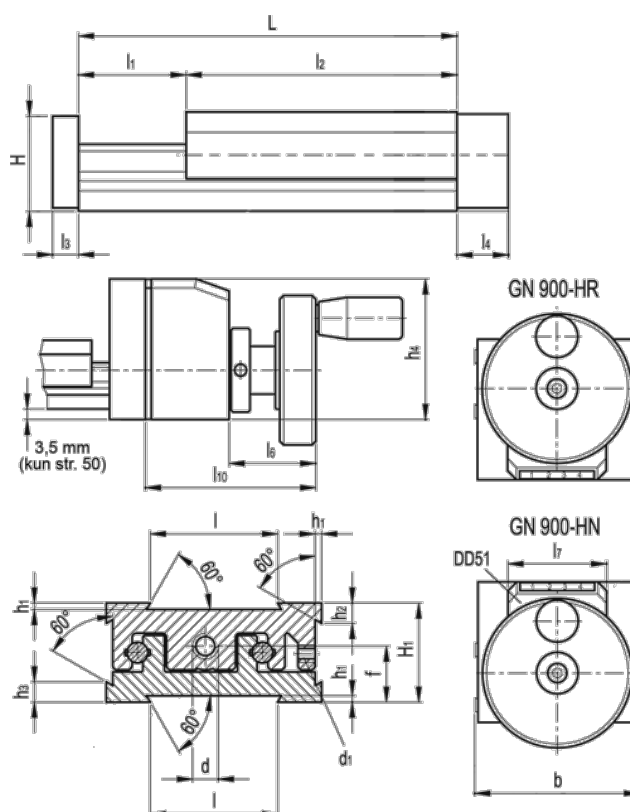

# Data Sheet

Article number: 20780031

Description: Adjustable slide unit  
GN 900-120-210-50-HR-1

## Measures

b = 120	h3 = 13.8	l7 = 33
d = M10x1	h4 = 57	l10 = 75
d1 = M5	l = 80	
f = 26.3	L - l1 = 210-50	
H = 45.0	l2 = 160	
h1 = 2.0	l3 = 10	
H1 = 46	l4 = 18	
h2 = 13.8	l6 = 40	